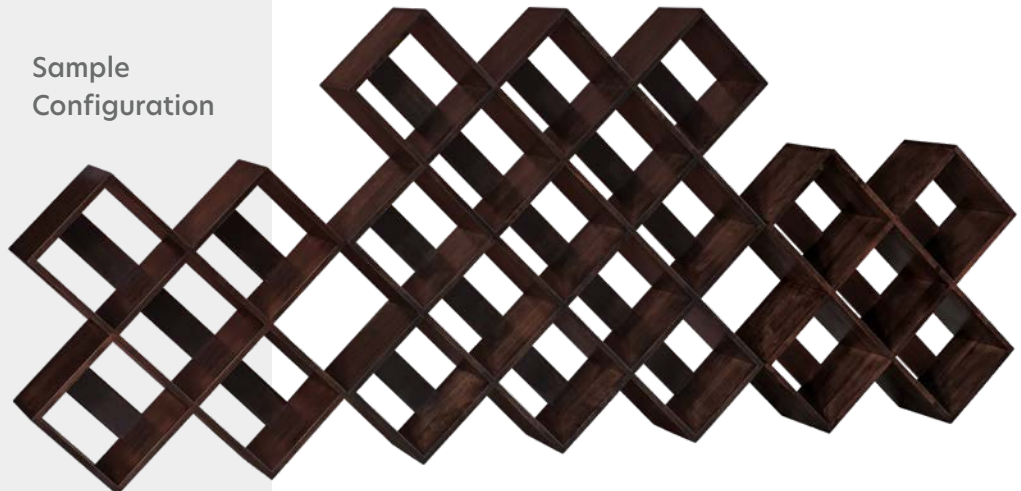

Bookshelf

ITEM #3150

13" x 56" x 66"

Sample
Configuration