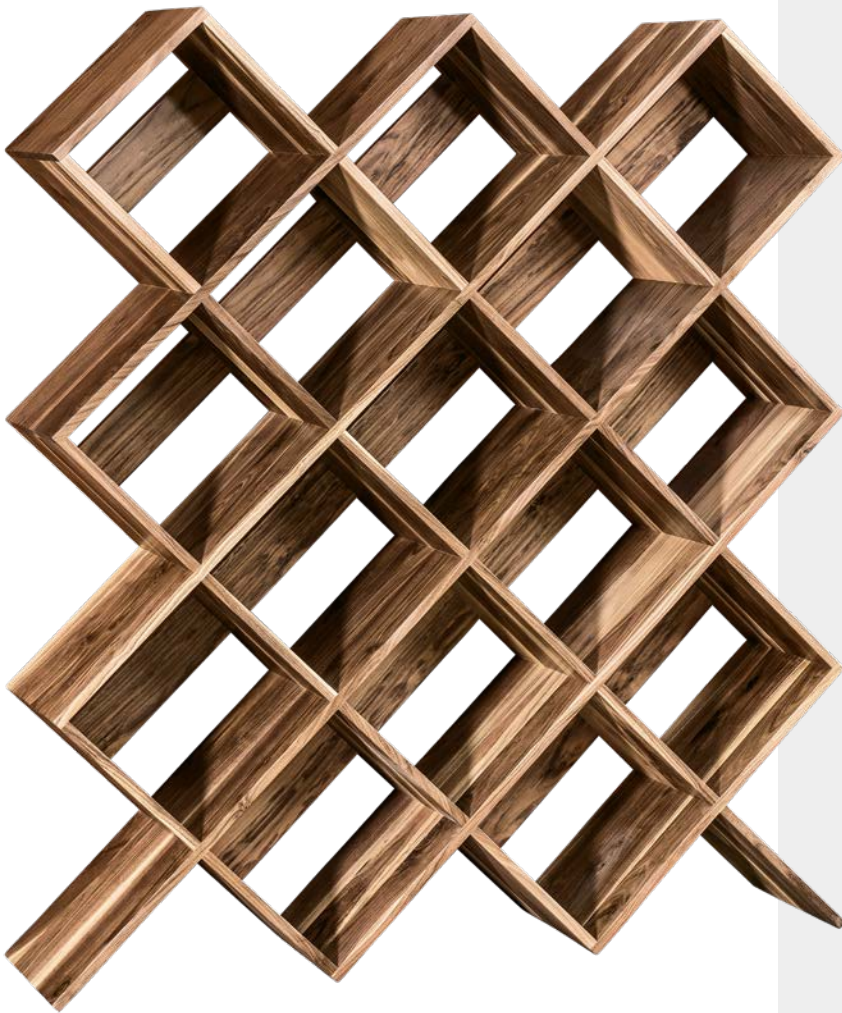

*Bring the look
and feel of nature
into your home...*

*“Reflections
of Nature”*

REFLECTIONS OF NATURE

FEATURES

- Shown in Rustic Walnut
- Modern Mission Hairpin Legs
- 1 ¾" Tops
- Available with or without bark and epoxy (Epoxy recommended with bark)
- Subject to Availability

Crosscut Round End Table

ITEM #4127

16-20" Diameter x 26"

Live Edge End Table

ITEM #4126

20-24" x 24" x 26"

Live Edge Coffee Table

ITEM #4132

20-24" x 48" x 18"

INTRIGUE

FEATURES

- Shown in Rustic Walnut
- Organization with an Architectural Feel
- Expand your library by placing them side by side

Bookshelf

ITEM #3150

13" x 56" x 66"

DENMARK

DENMARK

FEATURES

- Shown in Oak with White Paint and Charcoal Tinture
- Sidemount Drawer Slides
- ¾" Tops
- Stainless Steel Drawer Pulls

Bed

ITEM #1450

Full 59" x 77" x 49"

ITEM #1451

Queen 65" x 82" x 49"
(shown)